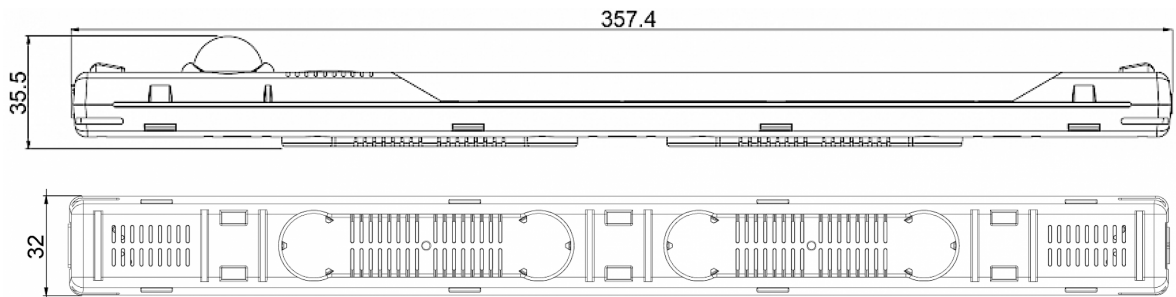

Cut out dimensions: