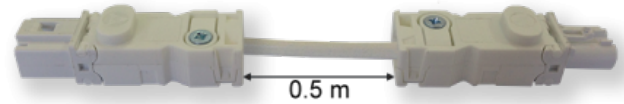

## LED enclosure light 400176

### Product Features

<b>Brand Name:</b>	stripLite
<b>Order Number:</b>	400176
<b>Color:</b>	Top cover frosted / body blue
<b>Housing Material:</b>	PC plastic
<b>Ingress protection:</b>	IP 20
<b>Included:</b>	Built-in On/Off switch, mounting accessories
<b>Note:</b>	class II
<b>Optional:</b>	With motion sensor order no. 400076
<b>Approvals:</b>	CE, cURus
<b>Taric Code:</b>	94054099

## Technical data 400176

<b>Temperature range:</b>	-30°C -70°C
<b>Mounting:</b>	Magnets, clips
<b>Dimension H x W x D:</b>	357.4 x 32 x 35.5 mm
<b>Weight:</b>	140 gr.
<b>Voltage / Frequency:</b>	120-230 V ~ 50/60 Hz
<b>Power consumption:</b>	8 Watt
<b>Lamp:</b>	LED, 120° angle, 6500K
<b>Luminosity:</b>	700 Lm
<b>Lifetime:</b>	50.000 hrs. @ 20°C
<b>Connection:</b>	Wieland connector

**Product Accessories:**

Wieland female connector part no. 400702

Wieland male connector part no. 400703

Connection cable with Wieland female connector, white, 3 m, part no. 400711

Daisy chain cable with Wieland male / female connector, white, 0.5 m, part no. 400712  
click image to enlarge