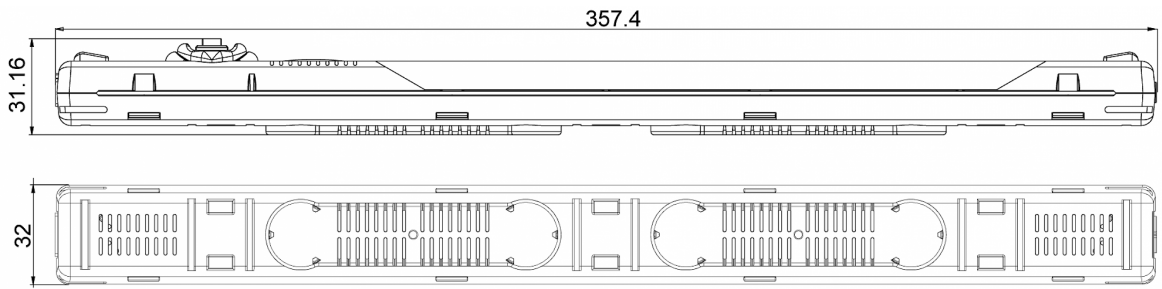

Cut out dimensions:

click image to enlarge

Product Accessories: