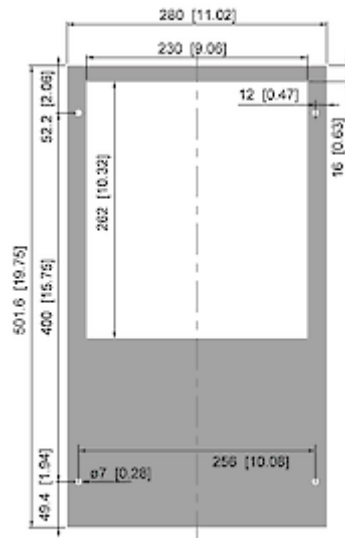

## Technical Data

<b>Cooling capacity L35L35:</b>	320 W @ 50 Hz 360 W @ 60 Hz
<b>Cooling capacity L35L50:</b>	200 W @ 50 Hz 220 W @ 60 Hz
<b>Compressor type:</b>	Reciprocating compressor
<b>Refrigerant / GWP:</b>	R134a / 1430
<b>Refrigerant charge:</b>	79 g / 2.78 oz
<b>High / low Pressure:</b>	25 / 6 bar 365 / 88 psig
<b>Operating Temperature Range:</b>	10°C - 55°C
<b>Air flow volume (system / unimpeded):</b>	Ambient air circuit: 90 / 250 m <sup>3</sup> /h Cabinet air circuit: 115 / 136 m <sup>3</sup> /h
<b>Mounting:</b>	External
<b>Dimensions A x B x C (D+E):</b>	501.6 x 280 x 200 mm
<b>Weight:</b>	19.5 kg
<b>Cut out dimensions:</b>	480 x 240 mm
<b>Voltage / Frequency:</b>	230 V ~ 50/60 Hz
<b>UL Voltage / Frequency:</b>	230 V ~ 60 Hz
<b>Current L35L35:</b>	1.9 A @ 50 Hz 2.0 A @ 60 Hz
<b>Starting current:</b>	6.1 A
<b>Max. current:</b>	2.8 A
<b>Nominal power L35L35:</b>	335 W @ 50 Hz 380 W @ 60 Hz
<b>Max. power:</b>	550 W
<b>Fuse:</b>	6 A (T)
<b>Short-circuit current rating:</b>	5 kA
<b>Connection:</b>	Connection terminal block

Please click on the graphics to download.  
 More CAD drawings can be found under [Product Download](#).  
 > [Overview Product Group Cooling Units - COMPACT](#)

**Performance graph:**

[click image to enlarge](#)

**Air flow:**

[click image to enlarge](#)

**Cut Out Dimension:**

CUTOUT FOR EXTERNAL

[click image to enlarge](#)

## Order Information

<b>Stainless steel housing part no.</b>	4304002
<b>Box dimensions</b>	535 x 323 x 225 mm
<b>Gross weight</b>	19 kg
<b>Taric code</b>	84158200
<b>GTIN (EAN)</b>	5350604360006