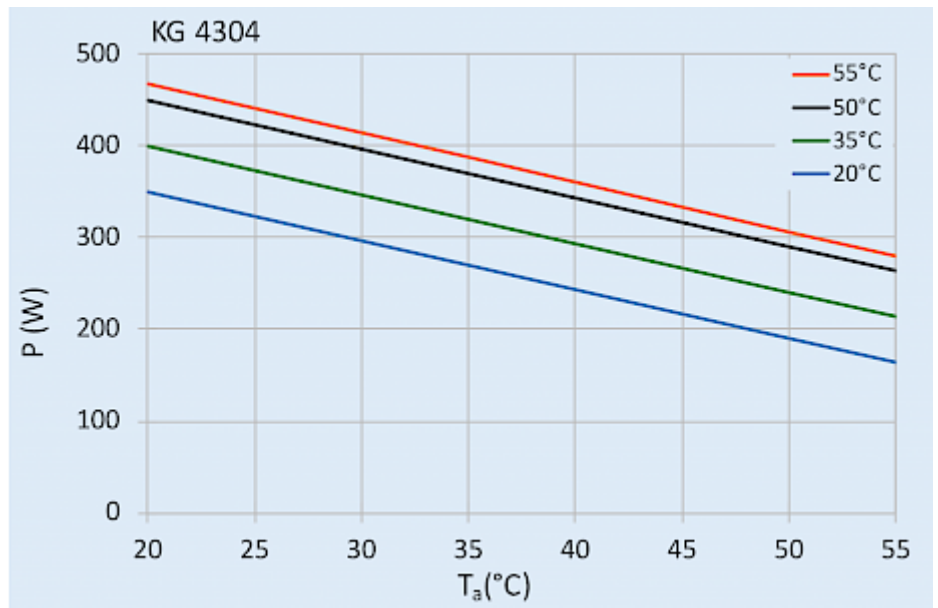

Performance graph:

[click image to enlarge](#)