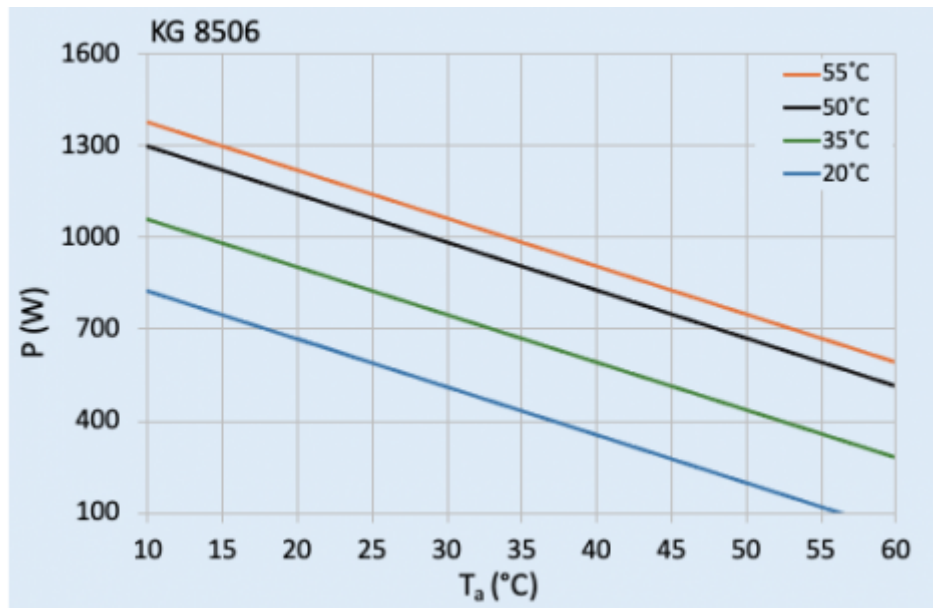

Performance graph: