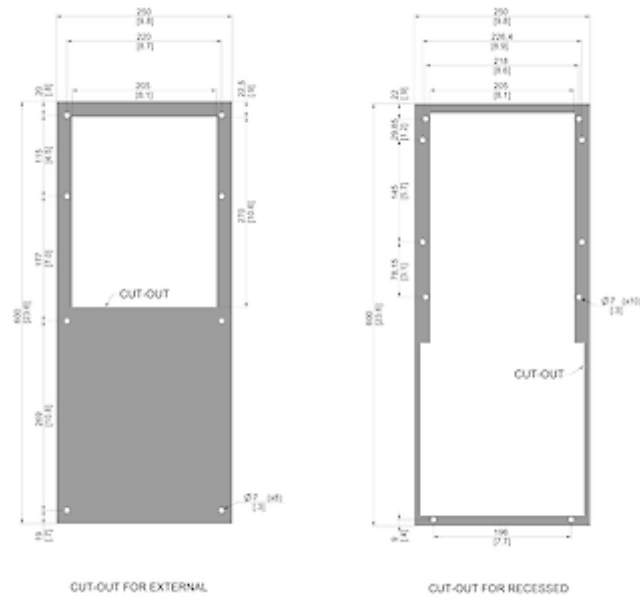

**Full load current fans:**

0.4 A

---

**Connection:**

4 pole terminal for power  
5 pole terminal for signals

---

Please click on the graphics to download.

More CAD drawings can be found under [Product Download](#).

> [Overview Product Group Cooling Units - SLIMLINE PRO](#)

**Performance graph:**

[click image to enlarge](#)

**Cut Out Dimension:**

[click image to enlarge](#)

## Order Information

<b>Box dimensions</b>	692 x 285 x 192 mm
<b>Gross weight</b>	16 Kg
<b>Taric code</b>	84158200
<b>GTIN (EAN)</b>	5350604390034