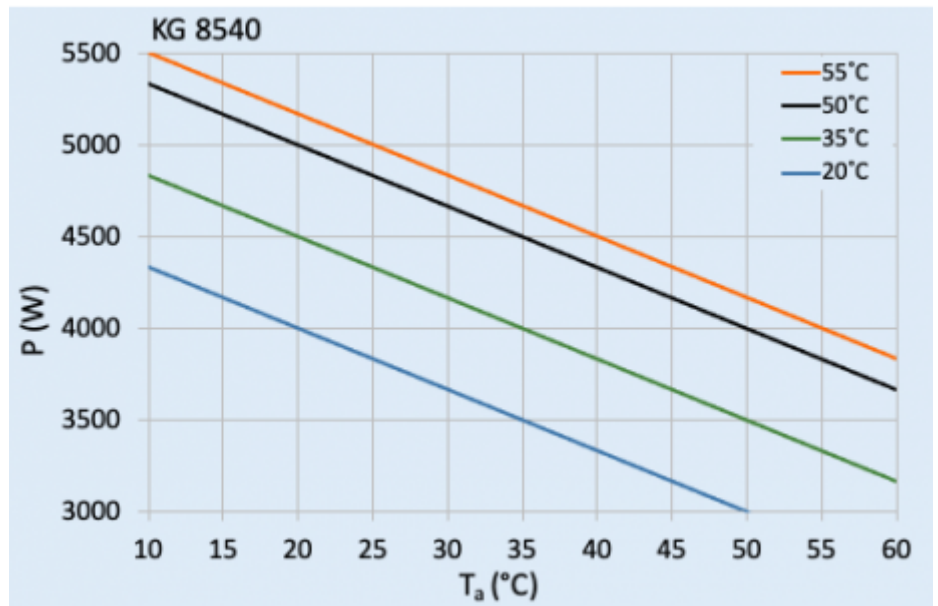

Performance graph: