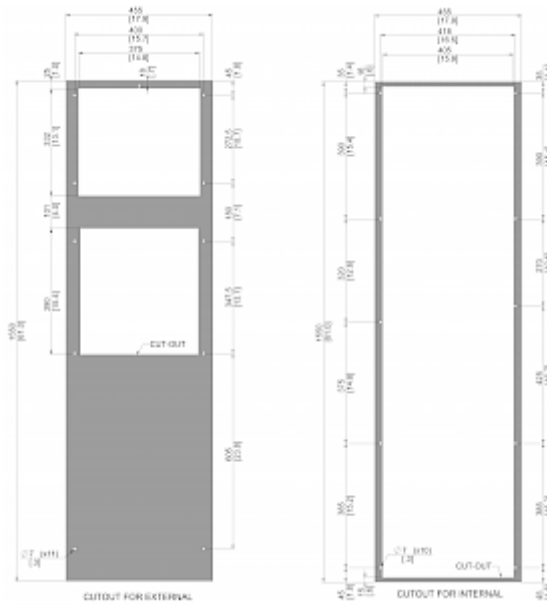

More CAD drawings can be found under [Product Download](#).

> [Overview Product Group Cooling Units - SLIMLINE PRO](#)

**Performance graph:**

click image to enlarge

**Cut Out Dimension:**

click image to enlarge

## Order Information

<b>Box dimensions</b>	1642 x 555 x 299 mm
<b>Gross weight</b>	70 Kg
<b>Taric code</b>	84158200
<b>GTIN (EAN)</b>	5350604390195