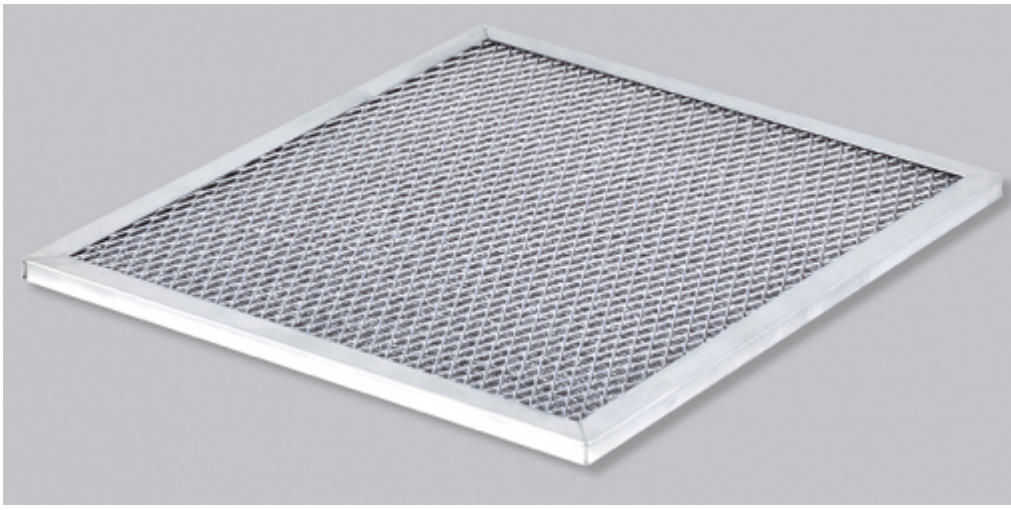

## Washable aluminium filter 4304

### Product Features

<b>Brand Name:</b>	SoliTherm
<b>Order Number:</b>	SP-43040001-BF-2
<b>Color:</b>	white
<b>Included:</b>	1 pc. / box
<b>Note:</b>	For ComPact Line KG 4304
<b>Approvals:</b>	CE, RoHS