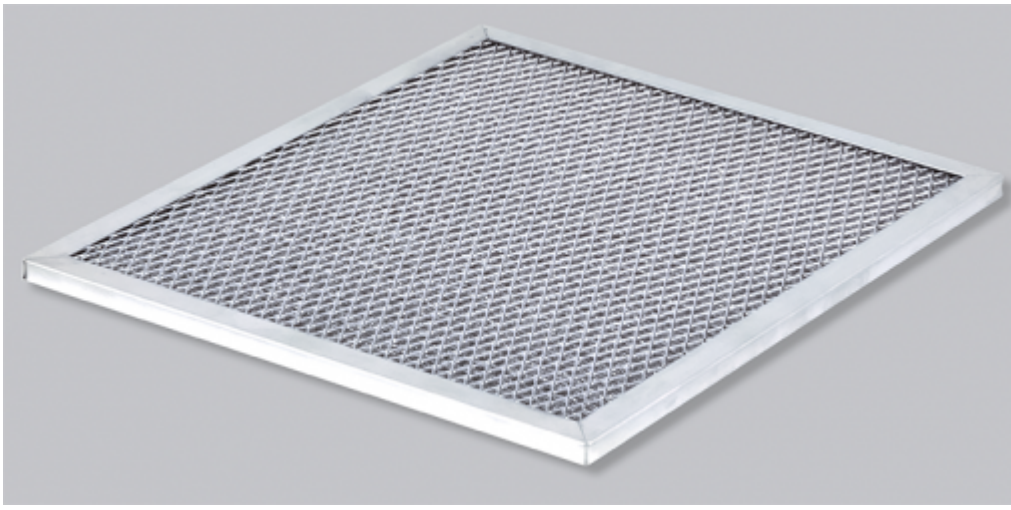

Washable aluminium filter 4315/20

Product Features

Brand Name:	SoliTherm
Order Number:	SP-43150001-BF-1
Color:	white
Included:	1 pc. / box
Note:	For ComPact Line KG 4315 / 20
Approvals:	CE, RoHS

Technical data Washable aluminium filter 4315/20