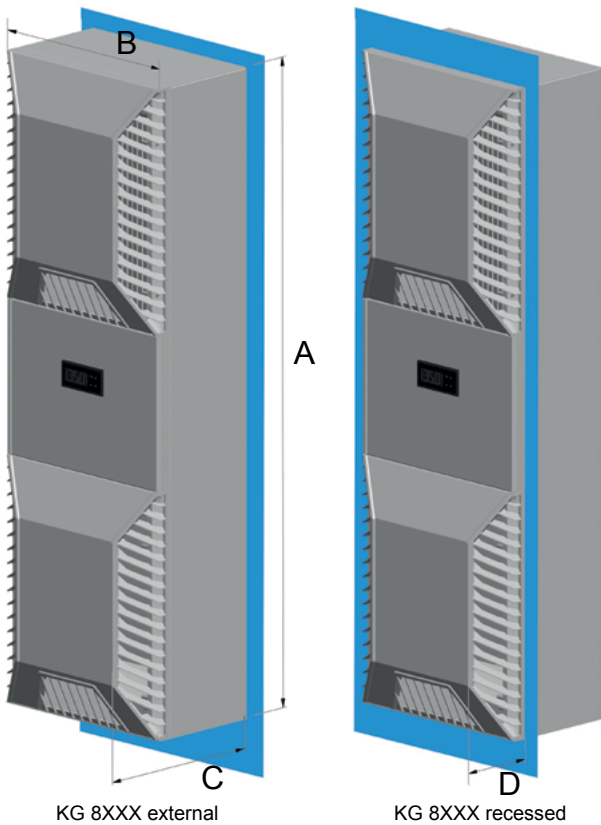

SlimLine Vario - series 8600

MODEL	KG 8625 - 2.5 kW
Order number	862500001
Cooling capacity L35L35	2.5 kW
Variable cooling range	700 W - 2.5 kW
Air flow ambient / cabinet	750 / 450 m ³ /h
Dimensions A x B x C (D)	1,350 x 395 x 210 (55) mm
Housing material / colour	Mild steel, powder coated / RAL 7035
Weight	55 kg
Voltage / Frequency	120 - 230 V ~ 50/60 Hz
Max. current	10 A @ 120 V / 5 A @ 230 V
Starting current	5 A
Max. power consumption	1,170 W
Fuse	18 A (T) @ 120 V / 9 A (T) @ 230 V
Connection	4 pole terminal block for electrical connection, 5 pole terminal block for signals

Accessories for KG 85XX / 86XX:

Air flow duct	
Model	Dimensions A x B x C
KG-8503-8506	90 x 185 x 65 mm
KG-8508-8512	165 x 225 x 65 mm
KG-8515-8525	230 x 295 x 75 mm
KG-8540-8560	345 x 345 x 115 mm