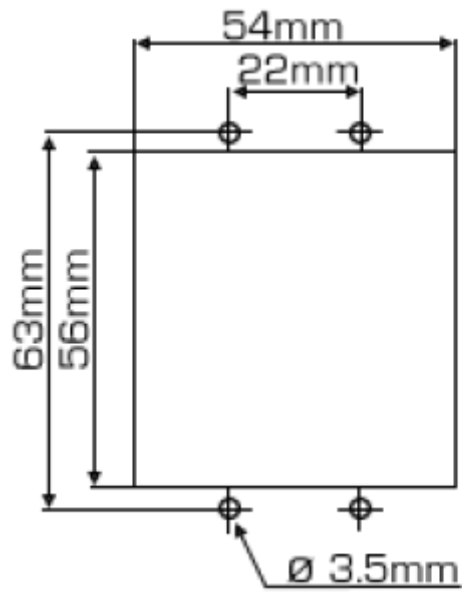

Cut out dimensions:

click image to enlarge

Product Accessories: