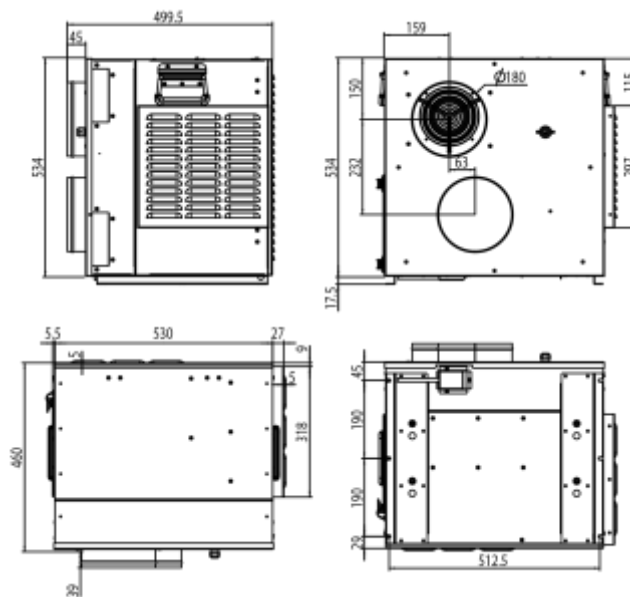

Technical data OC 4410-120V

Cooling capacity L35L35:	1.6 kW (L40L45)
Cooling capacity L35L50:	1.6 kW (L40L45)
Compressor:	Rotary piston compressor
Refrigerant / GWP:	R134a / 1430
Refrigerant charge:	750 g / 26 oz
High / low pressure:	21 / 6 bar 305 / 88 psig
Temperature range:	+20°C - +50°C
Air volume flow (system / unimpeded):	Ambient air circuit: 530 / 1200 m ³ /h Cabinet air circuit: 375 / 550 m ³ /h
Mounting:	External
Dimension H x W x D:	550 x 557 x 500 mm
Weight:	50 kg
Voltage / Frequency:	120 V ~ 60 Hz
Starting current:	37 A
Max. current:	9 A
Max. power:	1,100 W
Fuse:	16 A (T)
Connection:	2 x 3 m 1.8 Ø Flexible plastic duct

Cut out dimensions:

[click image to enlarge](#)