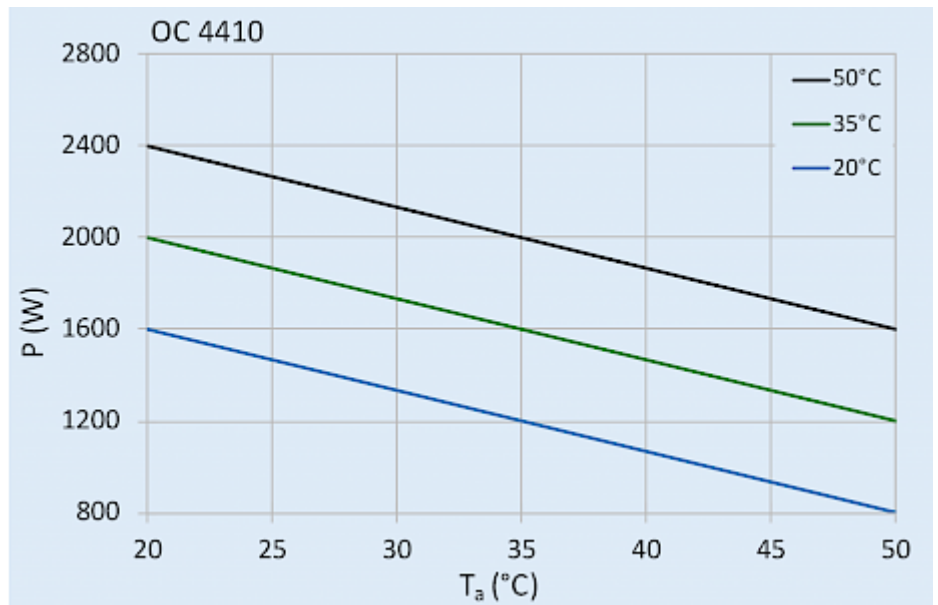

Performance Graph: