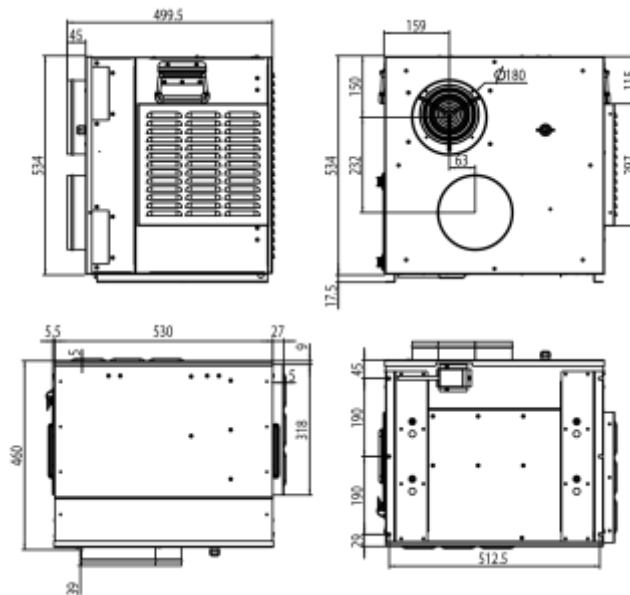

Technical data OC 4410-230V

Cooling capacity L35L35:	1.6 kW (L40L45)
Cooling capacity L35L50:	1.6 kW (L40L45)
Compressor:	Rotary piston compressor
Refrigerant / GWP:	R134a / 1430
Refrigerant charge:	750 g / 26 oz
High / low pressure:	21 / 6 bar 305 / 88 psig
Temperature range:	+20°C - +50°C
Air volume flow (system / unimpeded):	Ambient air circuit: 530 / 1200 m ³ /h Cabinet air circuit: 375 / 550 m ³ /h
Mounting:	External
Dimension H x W x D:	550 x 557 x 500 mm
Weight:	50 kg
Voltage / Frequency:	230 V ~ 50/60 Hz
Current L35L35:	4.2 A
Starting current:	15.5 A
Max. current:	4.7 A
Nominal power L35L35:	1.02 kW
Fuse:	10 A (T)
Connection:	2 x 3 m 1.8 Ø Flexible plastic duct

Cut out dimensions:

[click image to enlarge](#)